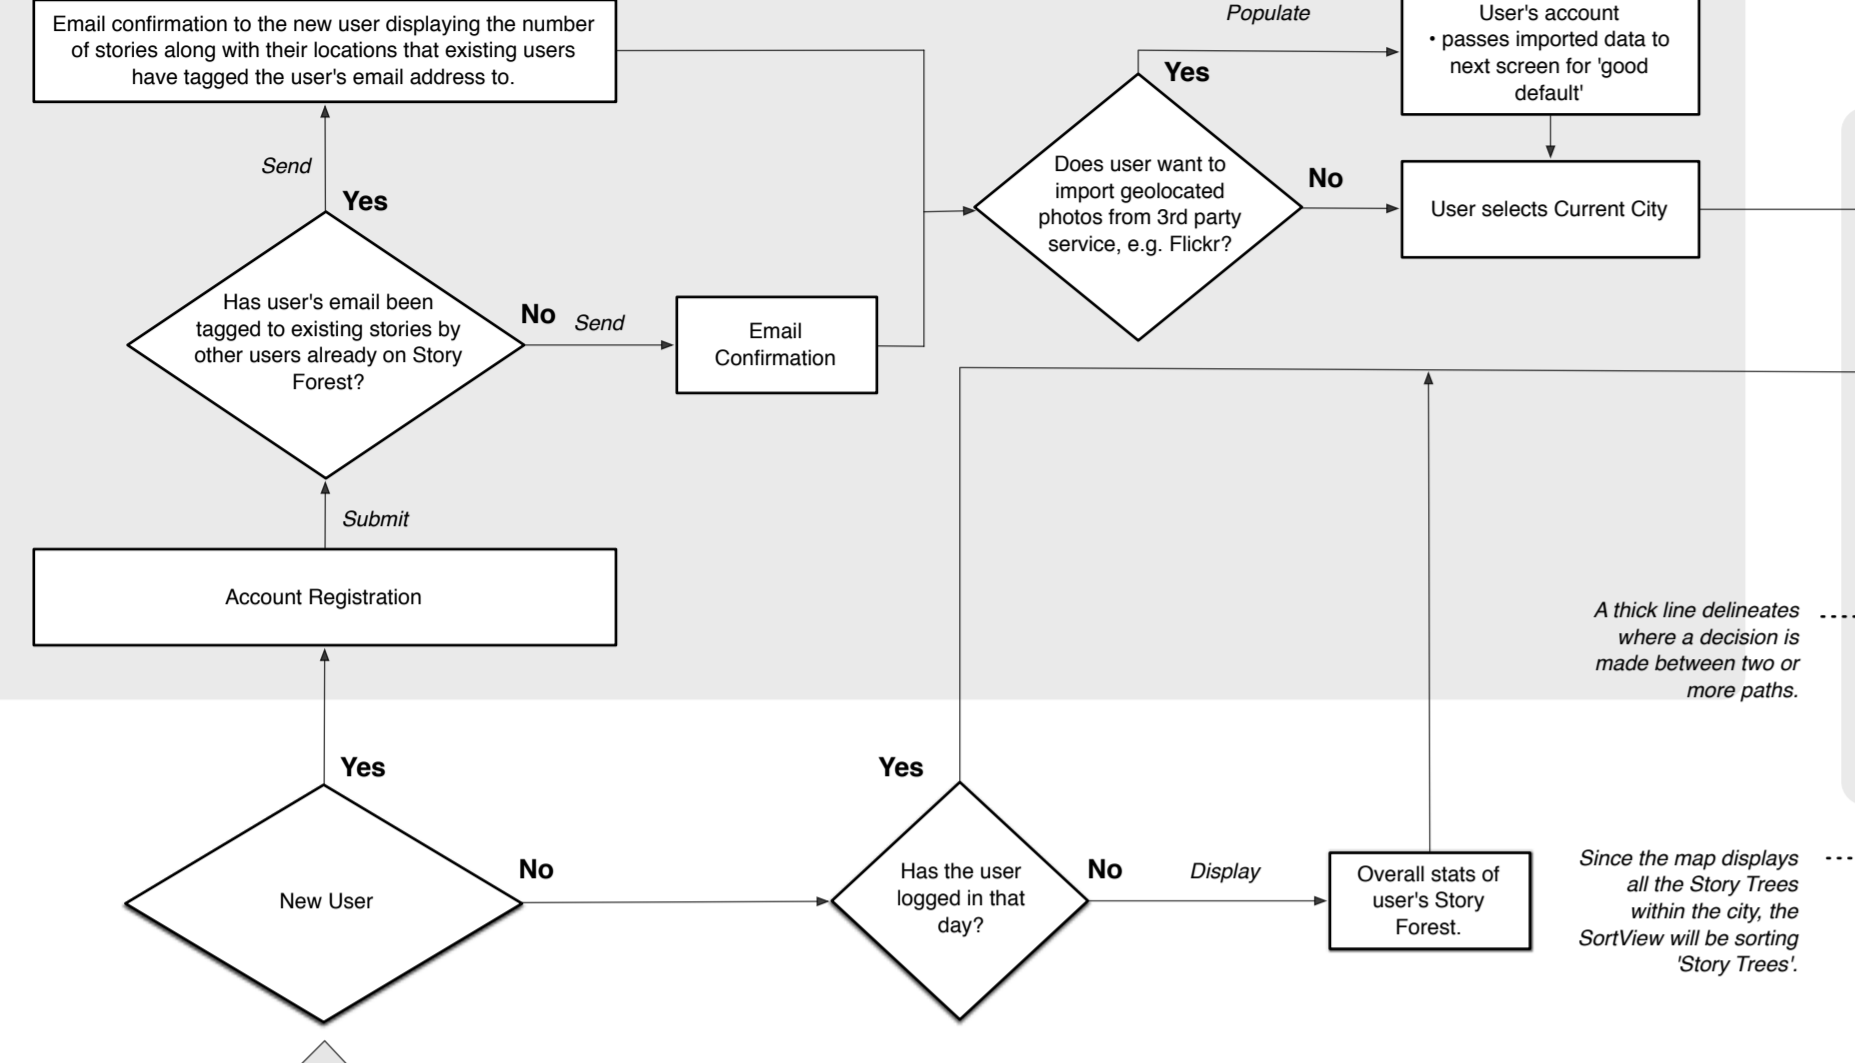

Account Setup

Main Screen

Navigating a Story Tree

SortView (x)

This component will output data based on the parameter 'x'.

DisplayStats (y)

This component displays the statistics based on 'y'.

Story Input

Tree / Branch / Story Formation