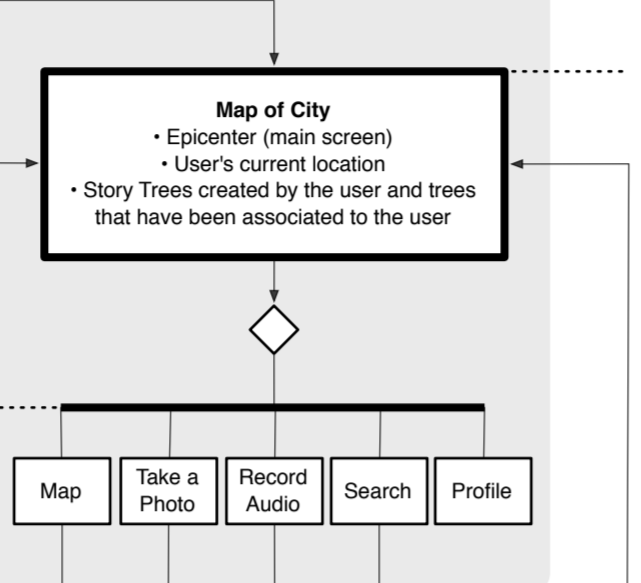

Account Setup

Main Screen

Navigating a Story Tree

SortView (x)

This component will output data based on the parameter 'x'.

DisplayStats (y)

This component displays the statistics based on 'y'.

Story Input

Tree / Branch / Story Formation