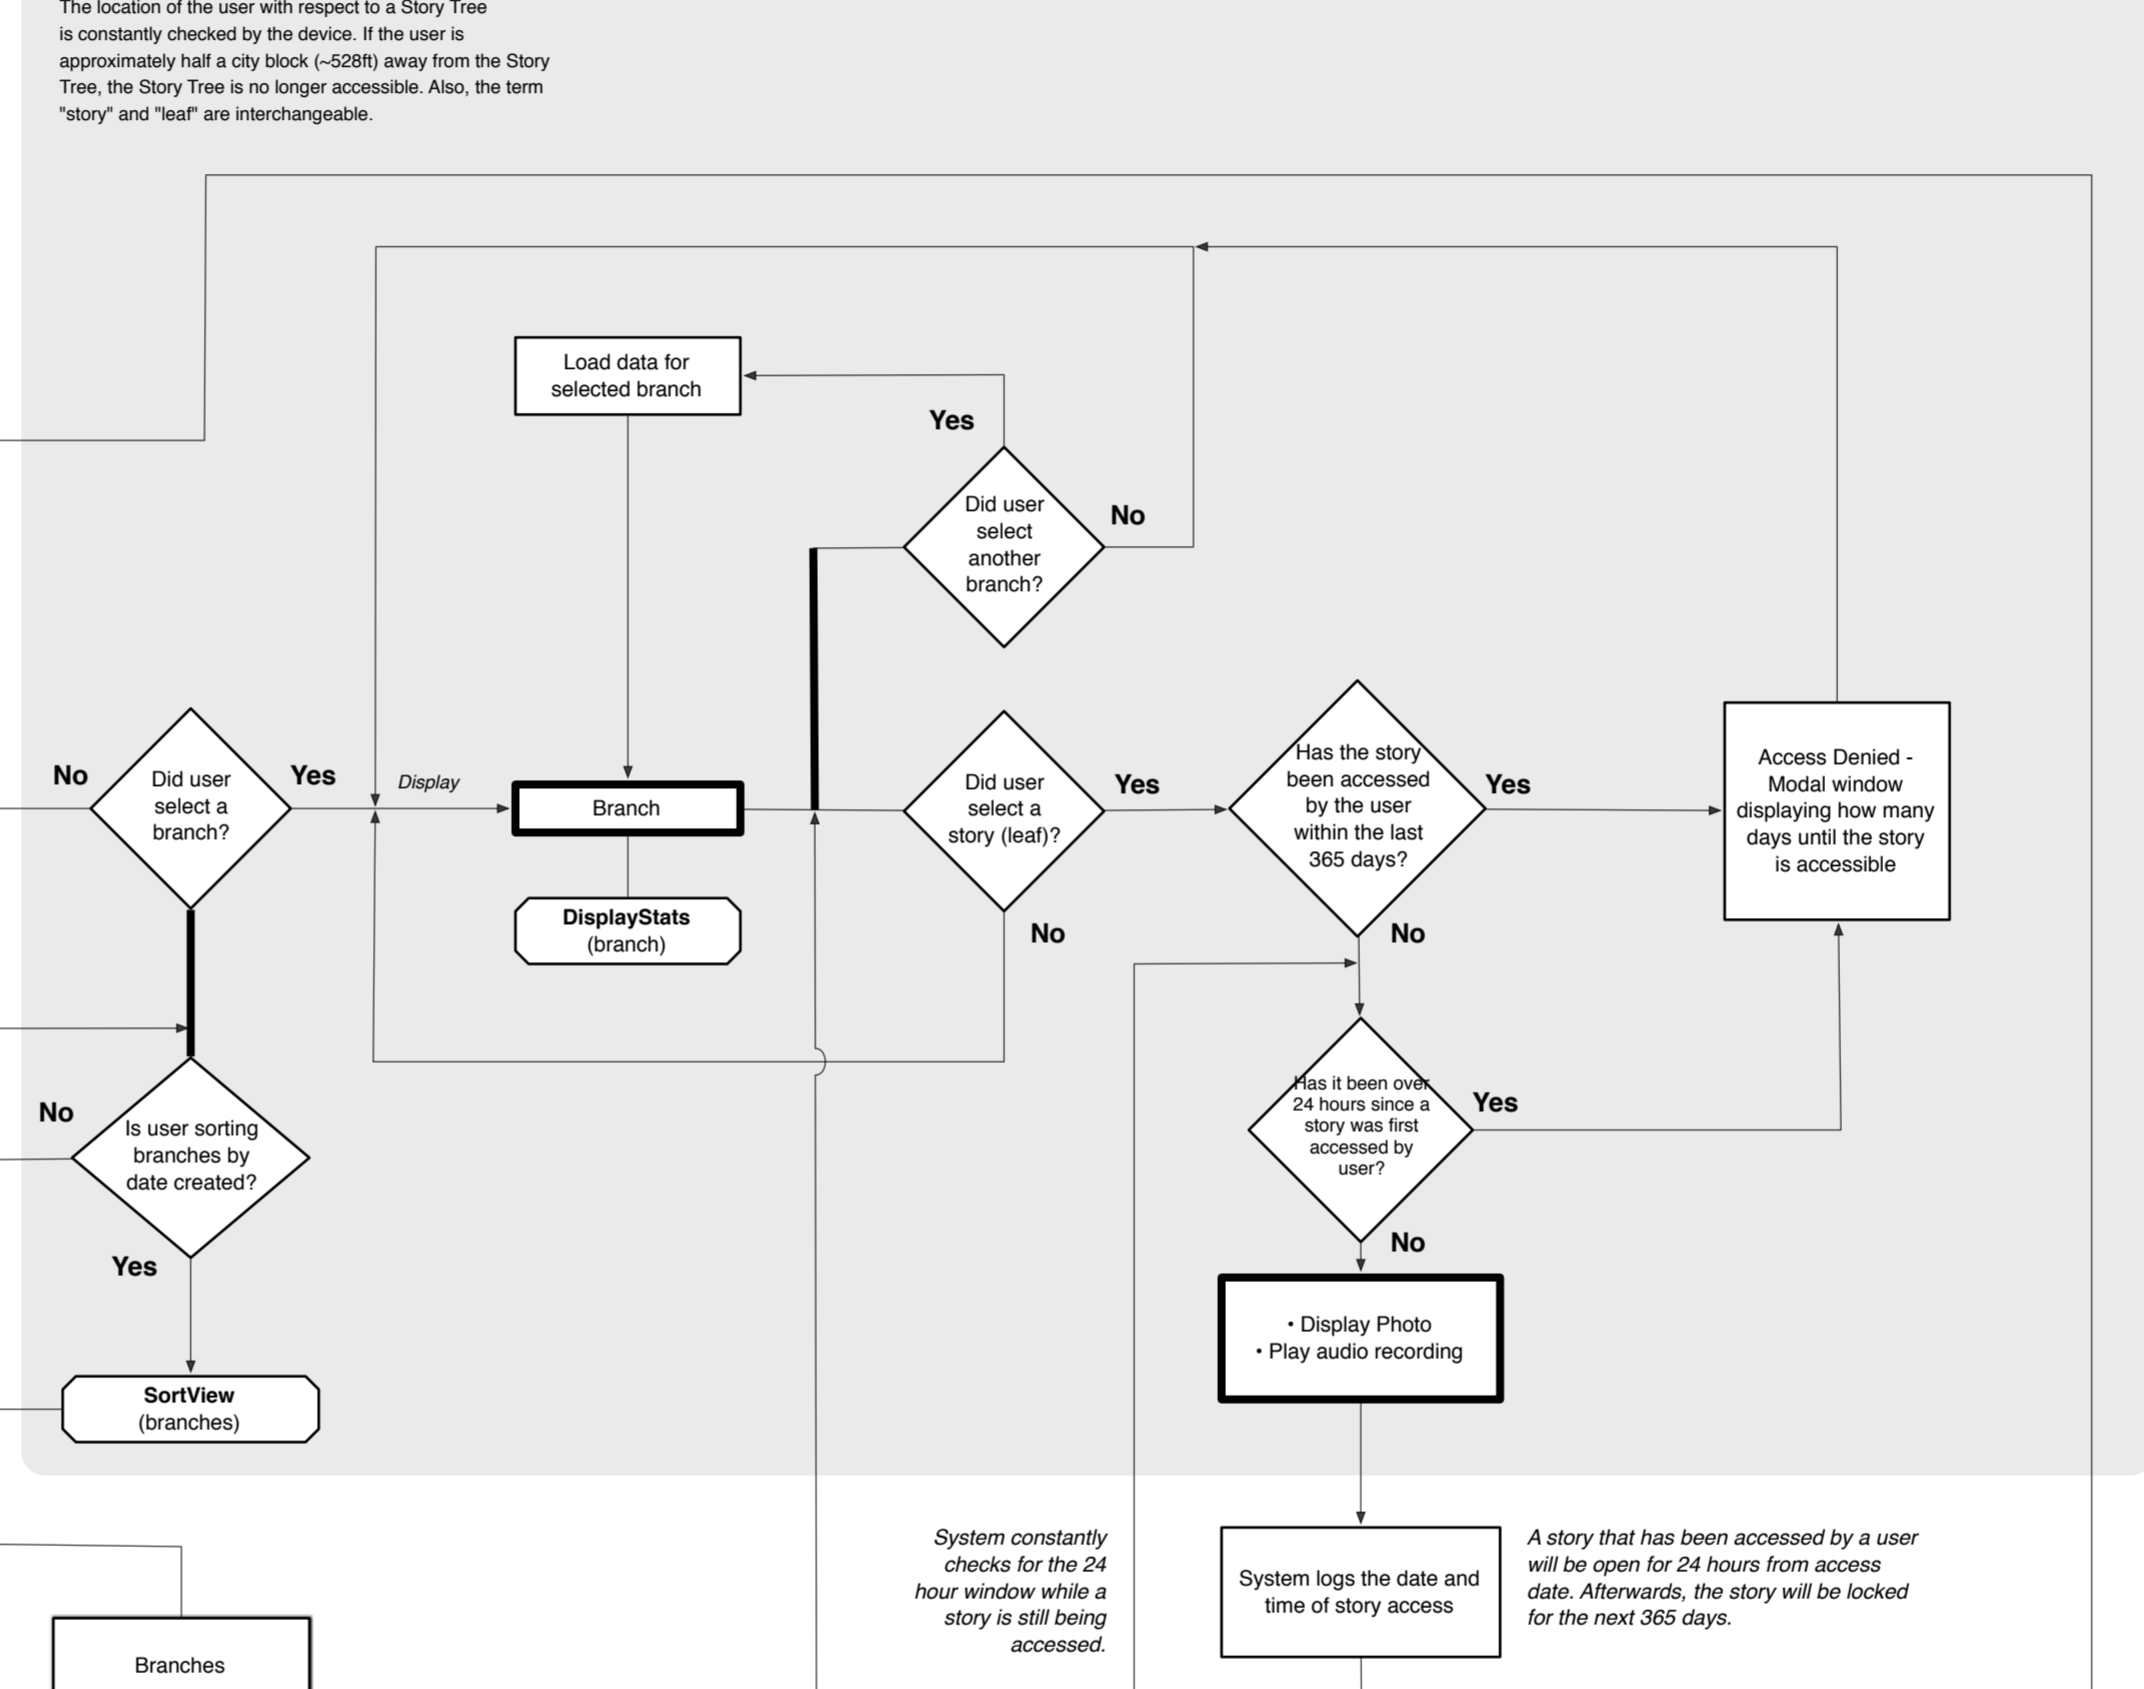

Account Setup

Main Screen

Navigating a Story Tree

SortView (x)

This component will output data based on the parameter 'x'.

DisplayStats (y)

This component displays the statistics based on 'y'.

Story Input

Tree / Branch / Story Formation