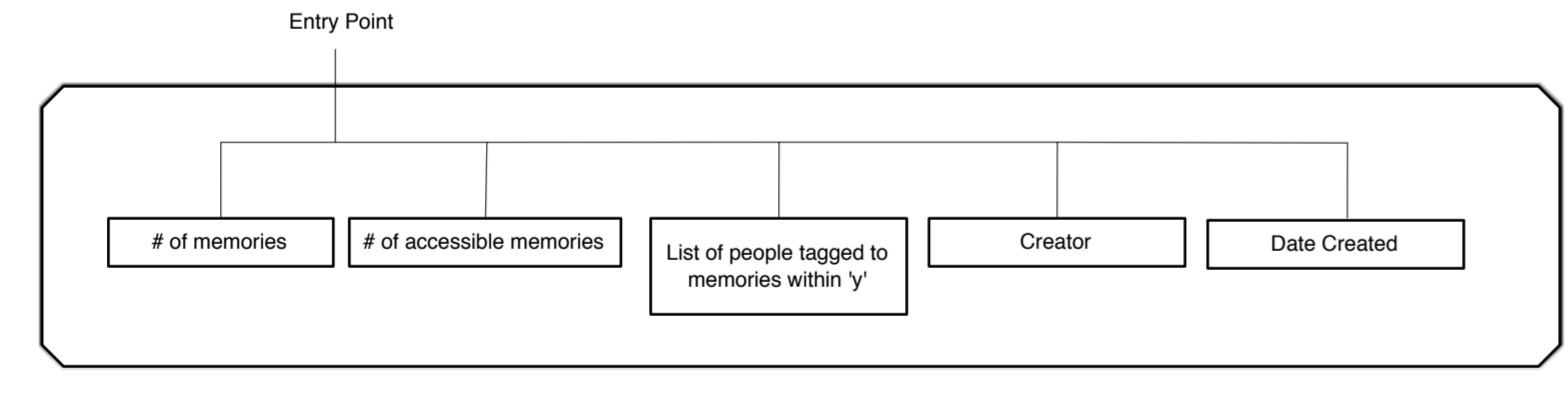

Account Setup

Main Screen

Navigating a Story Tree

SortView (x)

This component will output data based on the parameter 'x'.

DisplayStats (y)

This component displays the statistics based on 'y'.

Story Input

Tree / Branch / Story Formation