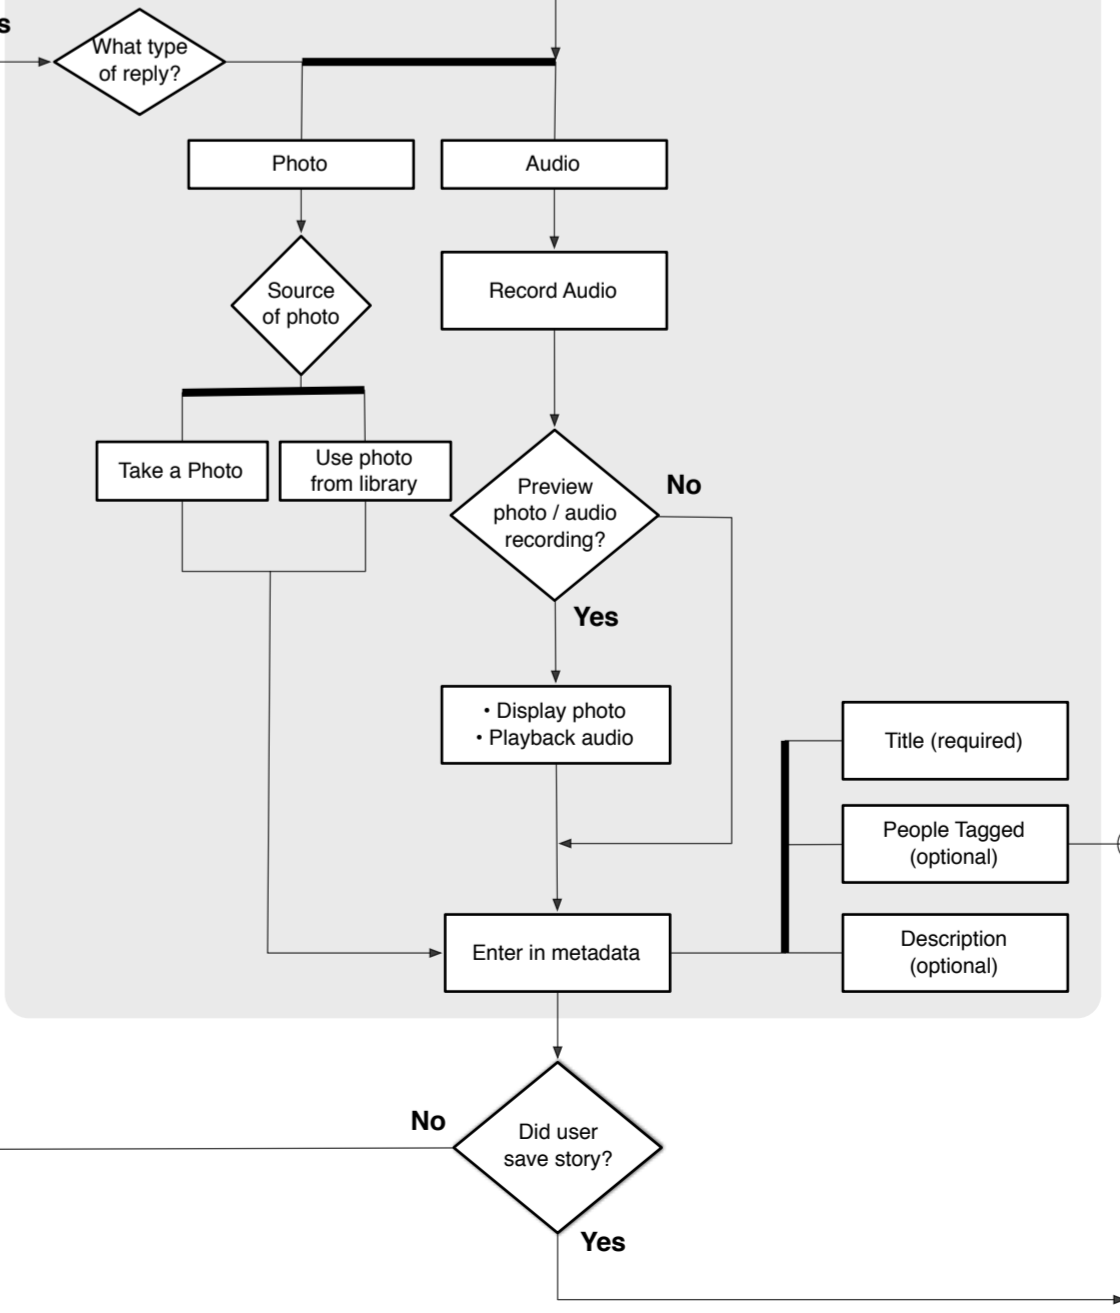

Account Setup

Main Screen

Navigating a Story Tree

SortView (x)

This component will output data based on the parameter 'x'.

DisplayStats (y)

This component displays the statistics based on 'y'.

Story Input

Tree / Branch / Story Formation