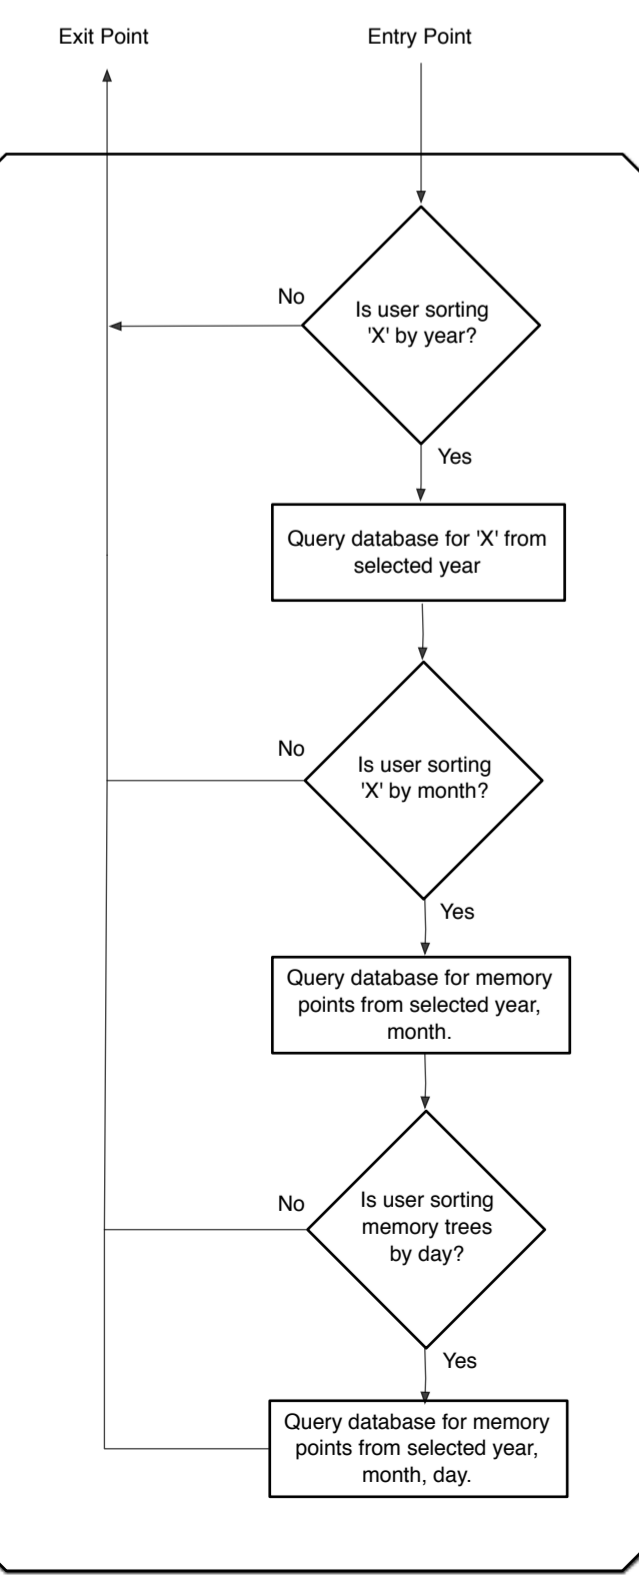

Account Setup

Main Screen

Navigating a Story Tree

SortView (x)

This component will output data based on the parameter 'x'.

DisplayStats (y)

This component displays the statistics based on 'y'.

Story Input

Tree / Branch / Story Formation